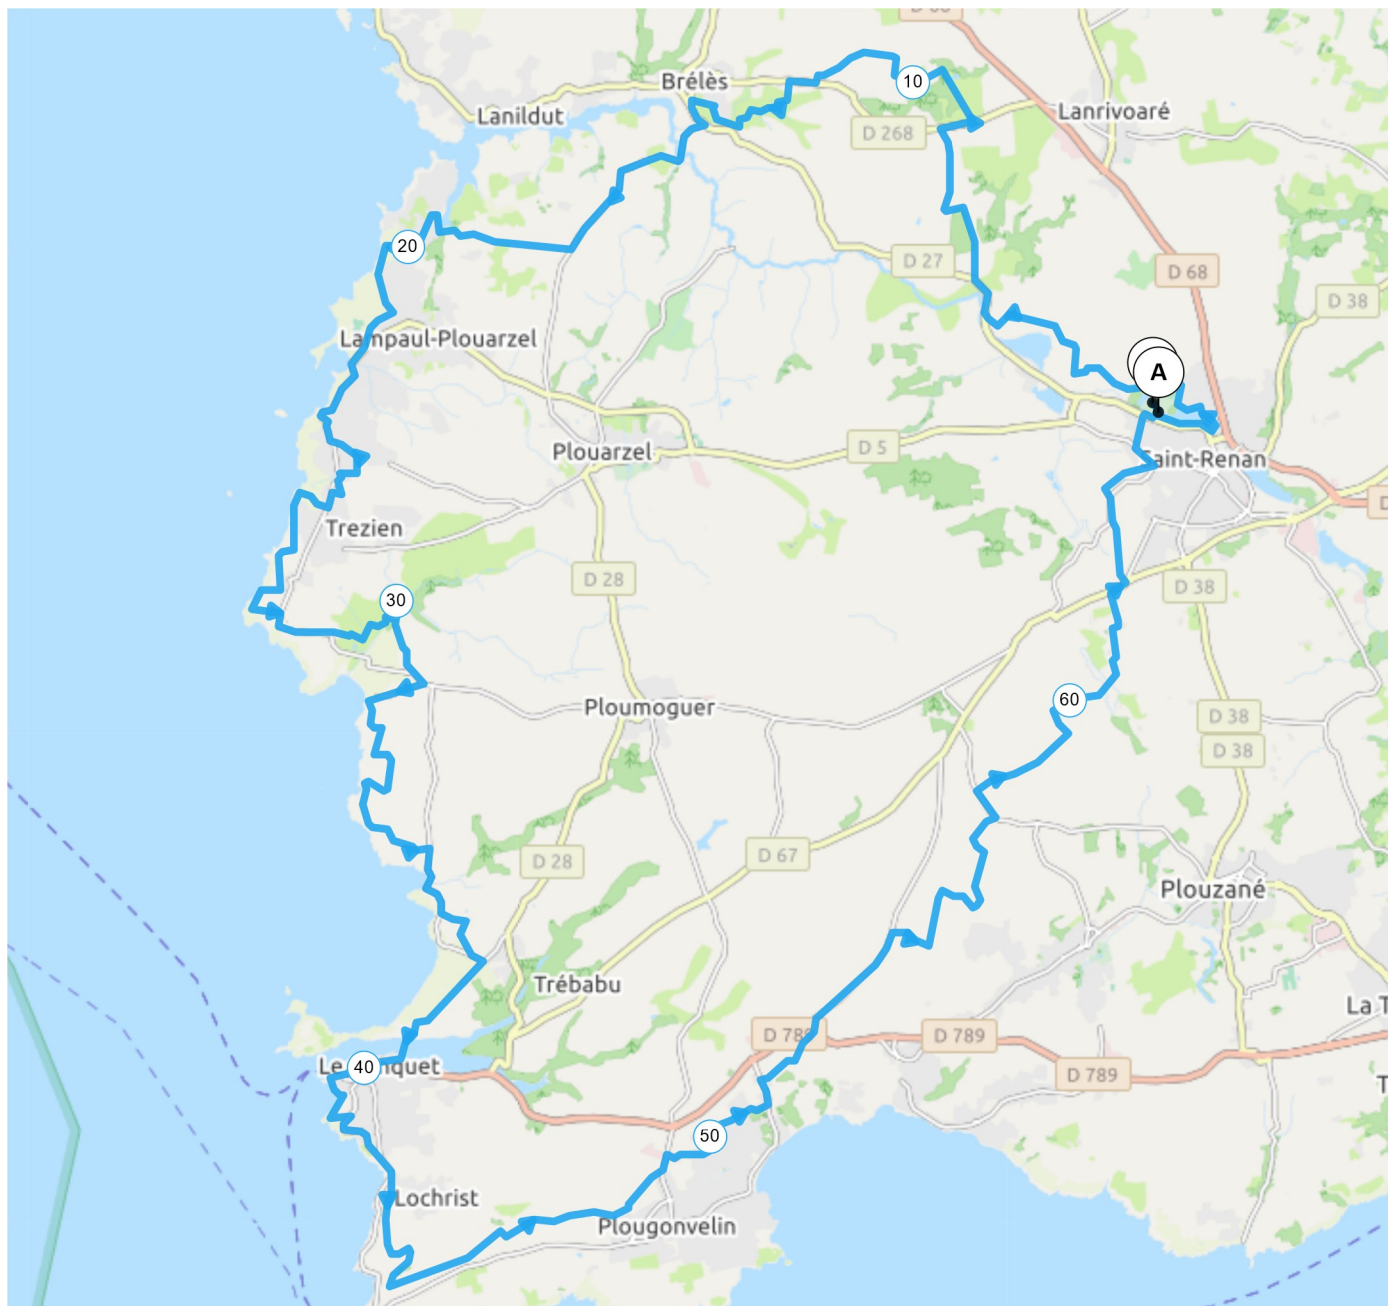

10782862 | Cyclisme - Gravel | circuit 2 gravel fev-62 km

Saint-Renan -> Saint-Renan

65.224 km \uparrow ▲ 635 m \downarrow ▲ 636 m ▲▲ 4 m ▲ 105 m

4m 105m 635m 636m

Leaflet | Maps © Thunderforest thunderforest.com - Data © OpenStreetMap contributors

© 2020 Openrunner